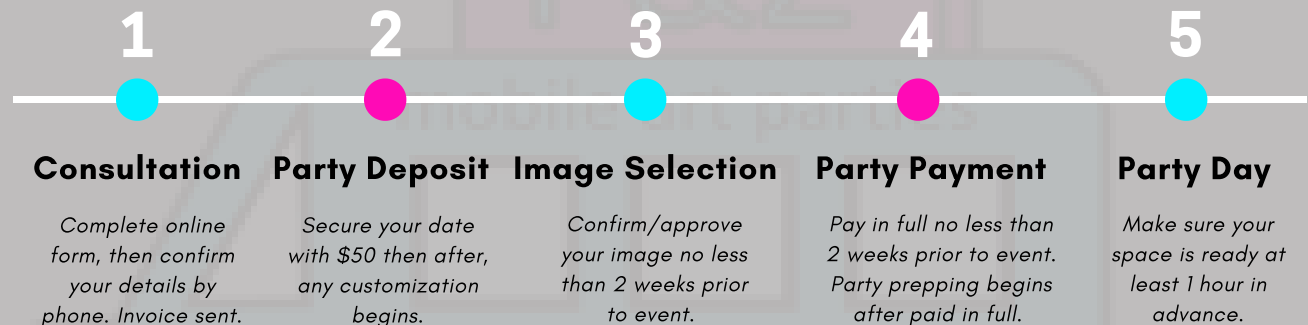

PREFERENCE EVANS & N'ZINGA BOYCE'S MOBILE ART PARTIES

Create & Whatever!

Since 2015

909-726-3996

www.pandzmap.com

A B O U T P & Z

We bring the art party to you and your crew!

Artists, Preference and N'Zinga, are based in Eastern NC, and aim to ensure that you and your crew have a fun and memorable time while creating art. This info sheet is for standard kids or adults groups. The process varies for special events.

PARTY TIMELINE

Sessions generally last 2 hours plus set-up and clean-up, both included in our services. Plan for a 4-hour window.

A travel fee may apply and there is a party minimum, based on your location. Ask to find out more.